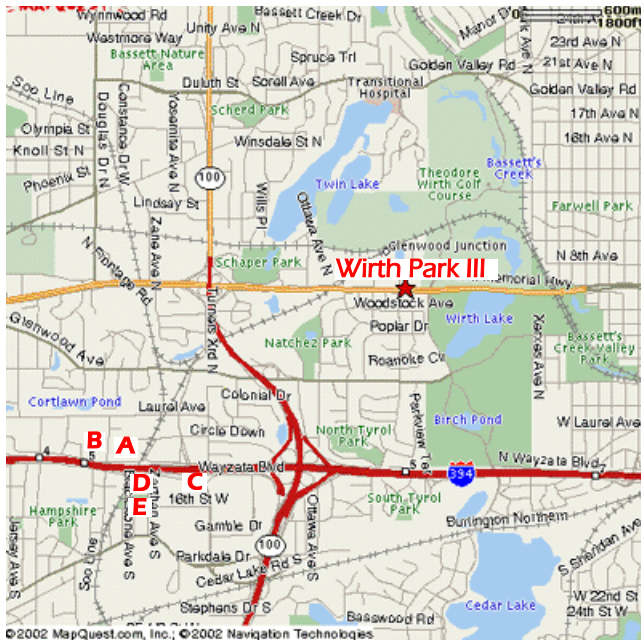

apt solutions, inc.

electronic publishing solutions for business
consulting – designing – training

Golden Valley, MN

Class Location

Mpls/St. Paul Location:
Apt Solutions Training Center
4050 W Hwy 55 (Olson Mem.Hwy)
Wirth Park III, Suite 200
Golden Valley, Minnesota 55422
Phone: 763-302-0018